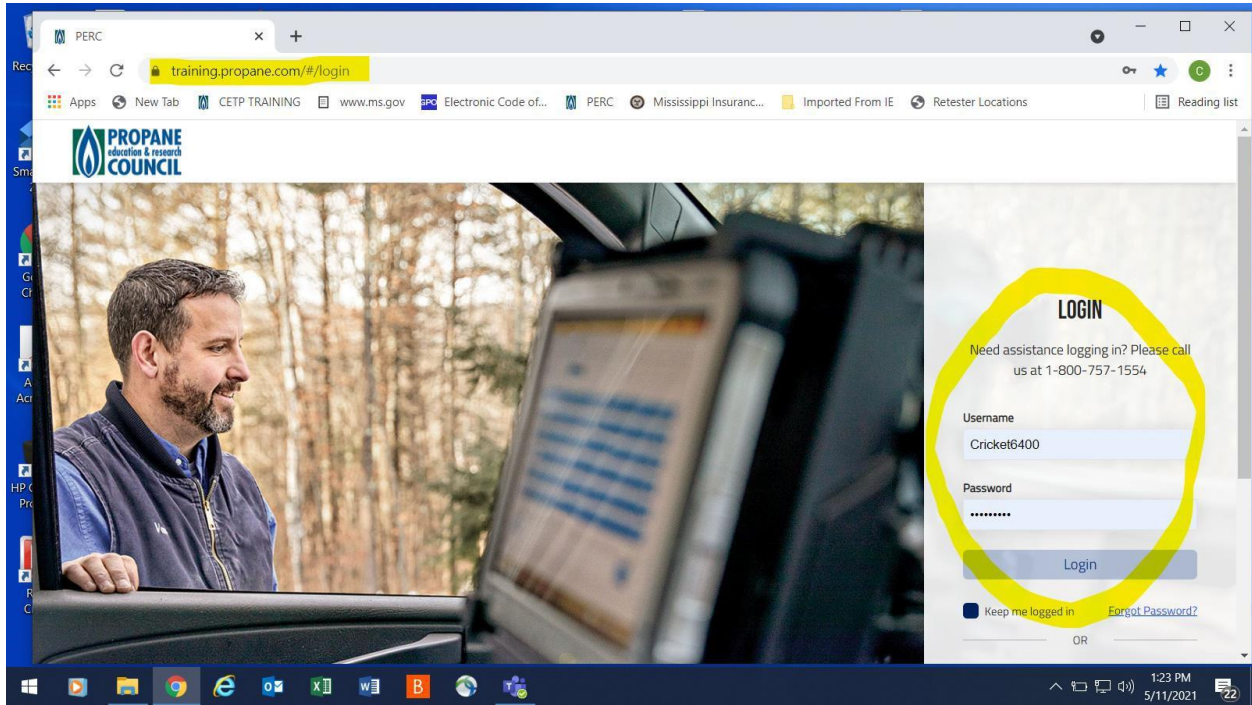

BASIC PRINCIPLES AND PRACTICES OF PROPANE – LOG IN TO training.propane.com/#/login

Username is your LC Gas Number – example: 10-100

If you do not have an LC Gas Number – Log in as follows: if your name is Jane Doe, Username will be J.Doe

Password is: propane1 – you will have to change it once you login.

STEP 1.

STEP 2.

STEP 3.

STEP 4.

START TEST AND TAKE ALL 9 MODULES!