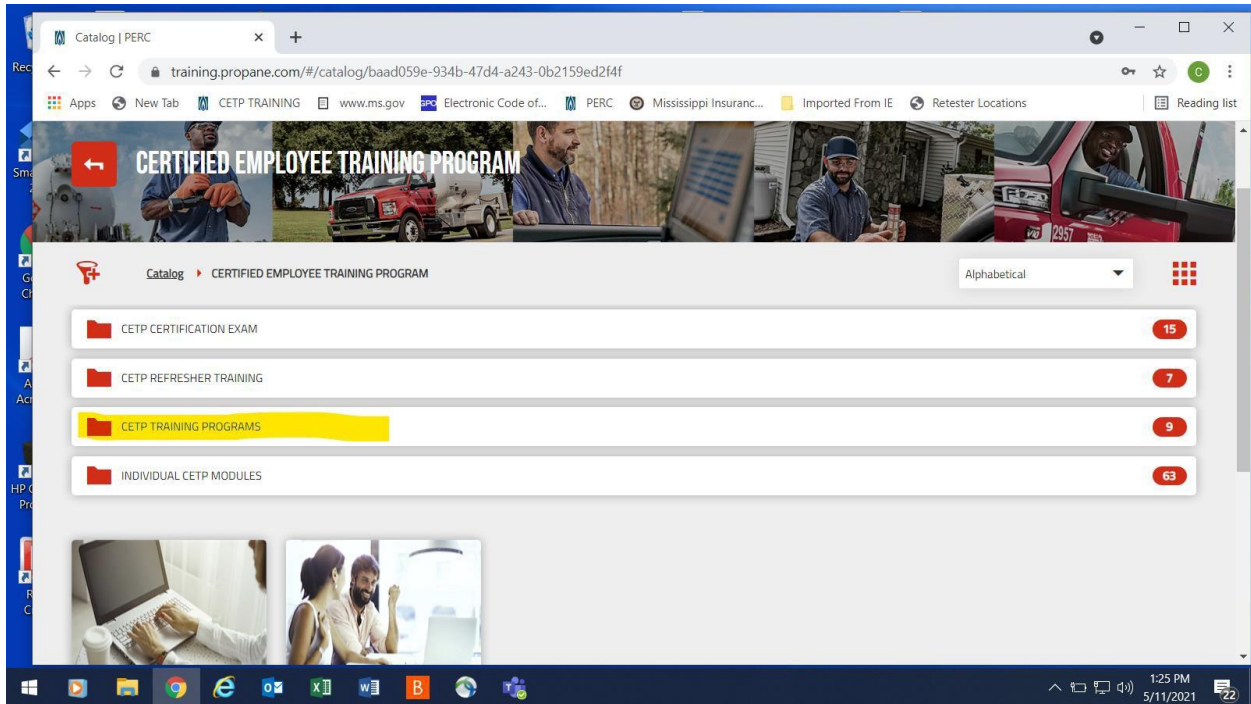

Password is: propane1 – you will have to change it once you login.

STEP 1.

STEP 2.

STEP 3.

STEP 4.

START TEST AND TAKE ALL 9 MODULES!