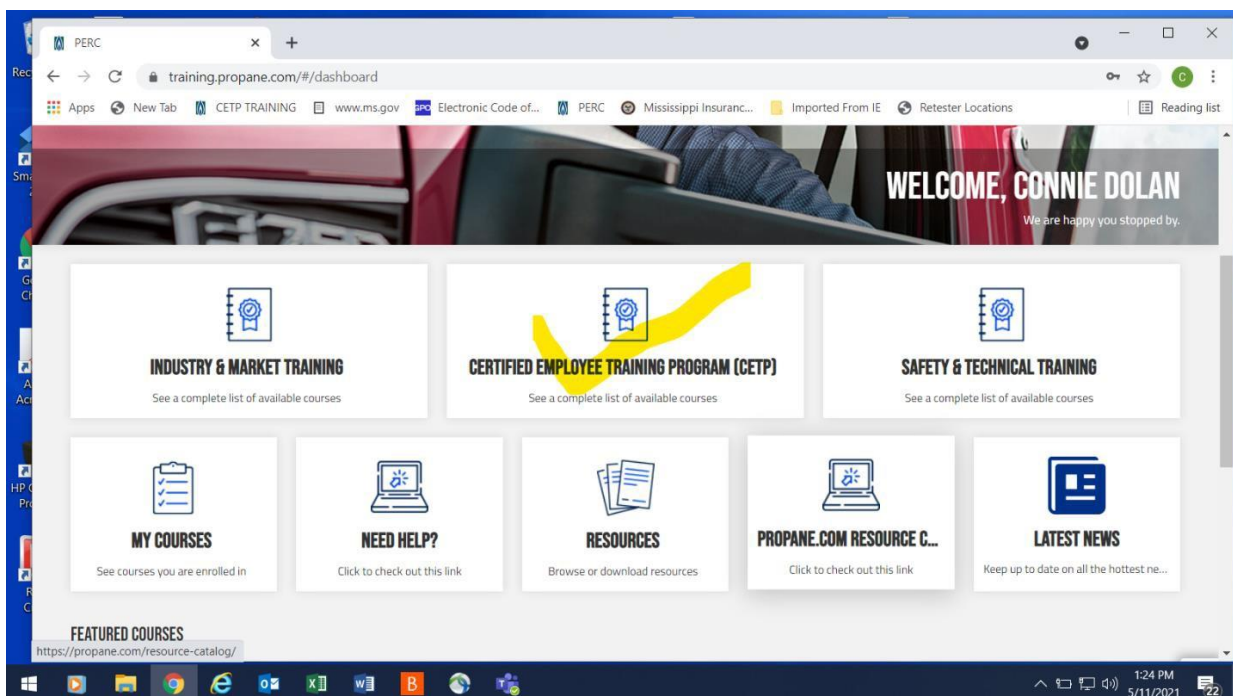

BASIC PRINCIPLES AND PRACTICES OF PROPANE – LOG IN TO training.propane.com/#/login

Username is your LC Gas Number – example: 10-100

If you do not have an LC Gas Number – Log in as follows: if your name is Jane Doe, Username will be J.Doe

Password is: propane1 – you will have to change it once you login.

STEP 1.

STEP 2.

STEP 3.

STEP 4.

START TEST AND TAKE ALL 9 MODULES!