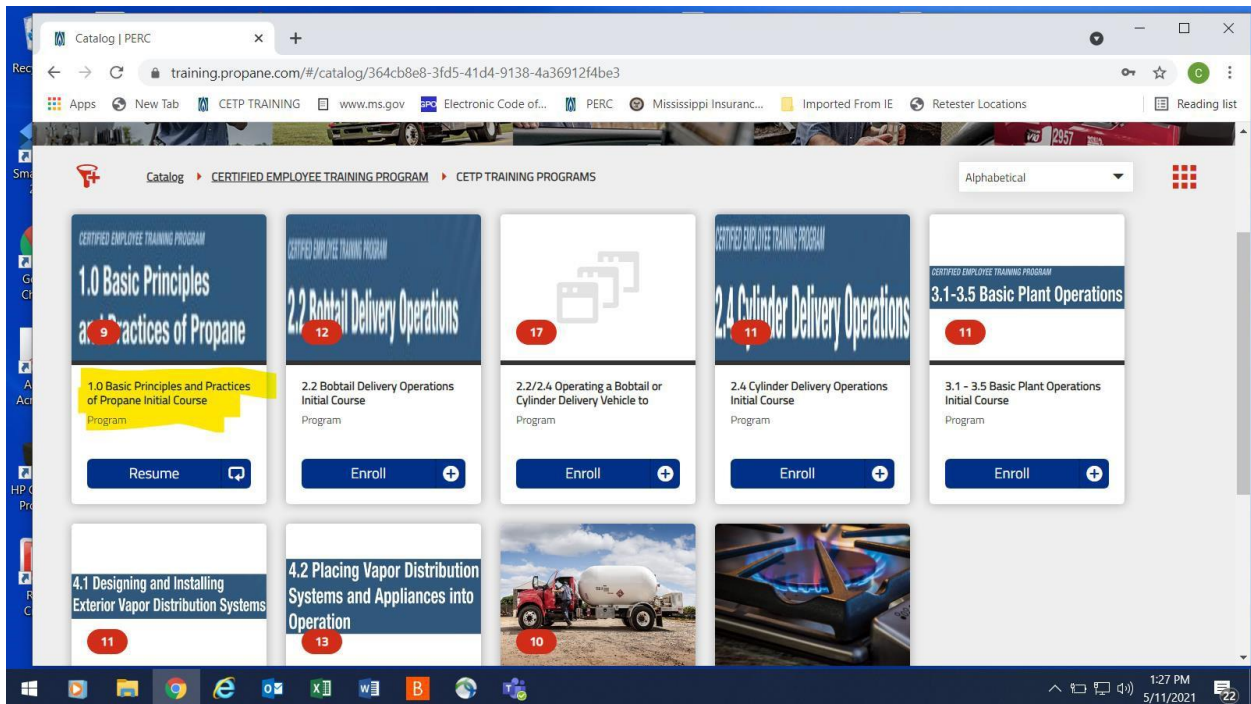

Password is: propane1 – you will have to change it once you login.

STEP 1.

STEP 2.

STEP 3.

STEP 4.

START TEST AND TAKE ALL 9 MODULES!